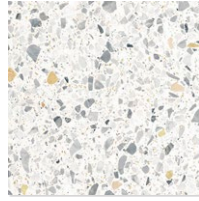

RIALTO

PORCELAIN - SATIN

A refined terrazzo-look porcelain with beautifully balanced speckling, Rialto brings Venetian character into modern spaces with a smooth matt finish and effortless practicality.

CA' PIETRA

CAPIETRA.COM

BLANC

COGNAC

ORO

TAUPE

VERT

TECHNICAL DATA