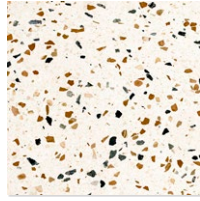

COGNAC

TECHNICAL DATA

TEST	STANDARD	RESULT
Nominal Size	-	60 x 60cm
Final Rectified Size	-	Batch dependent
Number of Faces	-	6
Dimensional Tolerances	EN ISO 10545-2	Within standard tolerances
Water Absorption	EN ISO 10545-3	0.1%
Modulus of Rupture	EN ISO 10545-4	44N/mm²
Breaking Strength	EN ISO 10545-4	1923N
Superficial Abrasion Resistance	EN ISO 10545-7	Class 4
Linear Thermal Expansion	EN ISO 10545-8	< 9.0 x 10⁻⁶°C
Thermal Shock Resistance	EN ISO 10545-9	Resistant
Resistance to Crazeing	EN ISO 10545-11	Resistant
Frost Resistance	EN ISO 10545-12	Resistant
Chemical Resistance - Low Concentration	EN ISO 10545-13	HA-LA
Chemical Resistance - Households/Swimming Pool Chemicals	EN ISO 10545-13	A
Stain Resistance	EN ISO 10545-14	5
Resistance to Fire	EN 9239-1	A1
Hardness (MOHS)	UNE 67101	N
Slip Rating - Barefoot	DIN 51130	R10
Slip Rating	BS 7976-2	PTV +36 (Wet)

Rectified: YES ☒ NO ☐

For any further information or advice, please contact our team.

INSTALLATION, CARE & MAINTENANCE ADVICE

Please refer to the installation guides on our website.